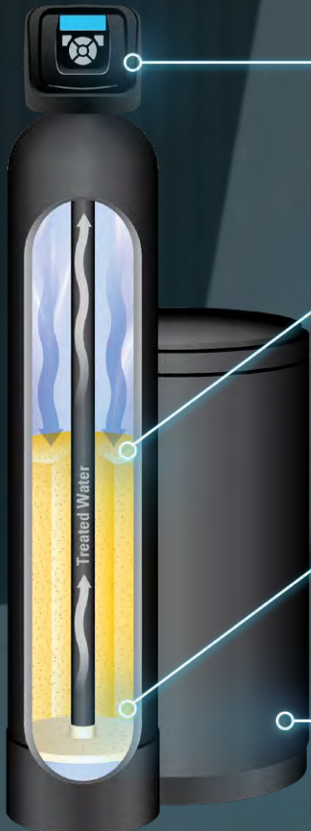

BETTER WATER, BETTER LIFE

Those who have upgraded will tell you, life is just better with soft water. Cleaner laundry, cleaner bathrooms and a cleaner life.

REMOVE HARSH CALCIUM AND CLEAN EASIER

Hard water—full of calcium and other rocky minerals—pummels your appliances and fixtures with every use. And, cleaning your home with hard water is a pain. It makes you use more soap to get something clean while leaving spots and streaks. It's time you upgraded to the SoftMAX Pro™, which protects your home and makes cleaning and polishing a breeze.

HOW IT WORKS

Water flows into the system through the industry-leading Triton control valve that anticipates usage and self-initiates cleaning, making it 40-50% more efficient in energy, water and salt conservation.

Water then flows into the industrial-grade composite tank and through the premium-grade TechSoft resin reducing or removing hardness, iron*, lead*, and other contaminants.

Excellent soft water then flows effortlessly through the efficient AquaHelix™ plate and is delivered to your home providing cleaner laundry, softer skin, easier cleaning, as well as soap, energy, and appliance savings.