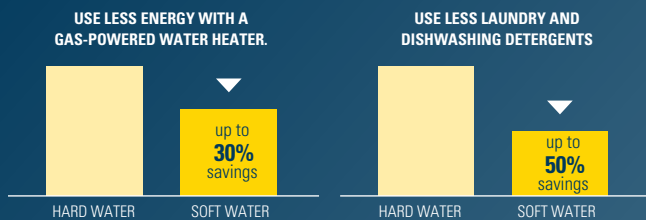

SOFT WATER MAKES SMART FINANCIAL SENSE

Cost Effective

Proven to improve your hot water heater efficiency by up to 30%, cut down on soap and cleaning product use by up to 50% and also protect the life of your appliances that circulate water.

Environmentally Friendly

The fully-automated system measures exactly how much water is flowing through the system and only regenerates when needed, providing a water and salt efficiency improvement of more than 40% over industry-standard softeners.

Only the Best Materials and Components

When only the best materials and components will do, the Reionator will exceed your expectations with the highest quality materials and best-in-industry resin for ultimate durability.

GET SOFT WATER THE MORE EFFICIENT WAY

- Better tasting water, drinks and ice
- Reduces slippery feel
- Spot-free dishes
- Better looking faucets and fixtures with no scale buildup
- Easier cleaning ability
- Longer lasting appliances
- Cleaner laundry
- Improves energy efficiency
- Softer skin
- Use less soap and cleaning products

	Typical Softener	REIONATOR
Softens Water	■	■
Reduces Ferrous Iron	■	■
Reduces Lead	■	■
Reduces Chlorine		■
Reduces Slippery Feeling		■
Reduces Nitrates		■
Reduces Sulfates		■
Limited Lifetime Warranty		■
WQA Gold Seal Certified		■