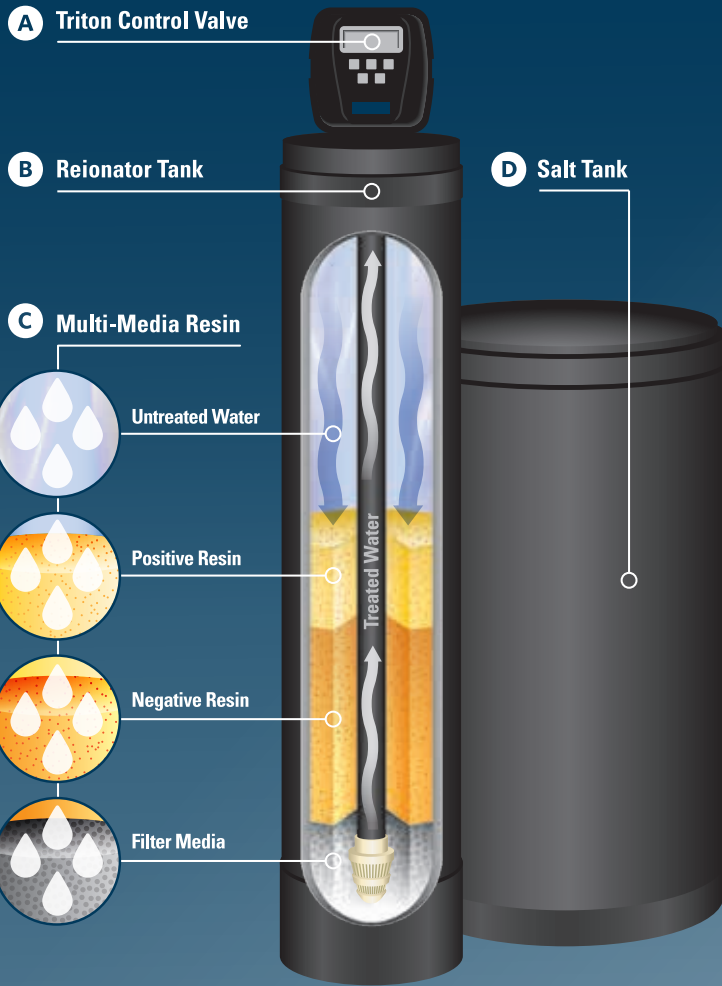

THE SYSTEM

A Triton Control Valve – The fully-automated, electronic metered control valve with ultra-high-efficiency programming anticipates usage, making it 40% more efficient than the competition in water and salt conservation. Additionally, the user-friendly interface and built-in diagnostic service features have low-energy requirements of only 12-VAC; typical annual electricity costs less than \$2 per year to operate this valve.