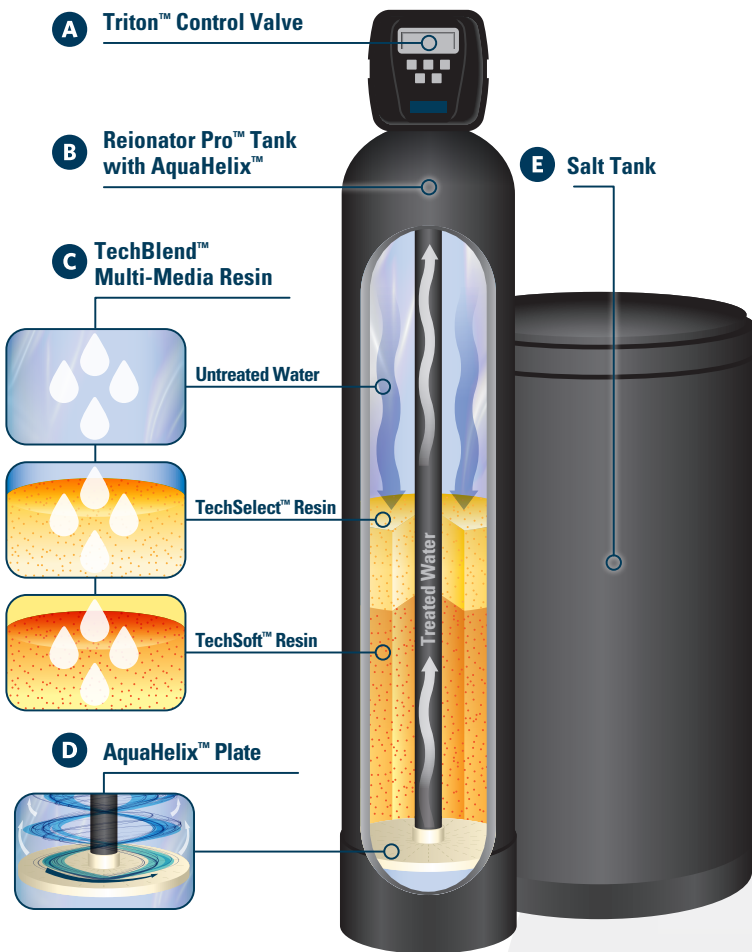

THE SYSTEM

A Triton™ Control Valve

Our workhorse electronic metered control with high-efficiency programming that anticipates usage, making it 40% more efficient in energy, water and salt conservation. The user-friendly interface and built-in diagnostic service features make your system smart, but very easy to operate.

B Composite Tank

Our high-pressure composite tank is built to resist corrosion and high water pressure, providing you with peace of mind.

C Ion-balanced Treatment Technology

This innovative technique allows the Reionator Pro™ to provide you with the best in water softening; addressing hard water, iron*, lead*, sulfates*, nitrates*, and chlorine.

D Embedded AquaHelix™ Plate

This revolutionary technology is designed to provide optimum water flow through the system, effective use of the TechBlend™ media, and incredibly efficient performance for resin cleaning.

E High-capacity Salt Tank

A molded, durable salt tank creates a regeneration salt (brine) solution and includes commercial-grade parts and components like an overflow safety valve to make sure it keeps your system performing at its peak while protecting you and your home.

HOW IT WORKS

1. 1 Untreated water flows through the upper distribution cone where it is prepared to be processed.
2. 2 Positively charged TechSelect™ resin reduces aesthetic chlorine taste and odor while creating a water that feels fantastic.
3. 3 Negatively charged TechSoft™ resin softens water by reducing calcium and magnesium.
4. 4 Filtered water flows effortlessly through the AquaHelix™ plate and is delivered to your home providing better tasting/smelling water, and cleaner laundry, softer skin, easier cleaning, as well as soap, energy, and appliance savings.
5. 5 When the TechBlend™ resin is ready to be cleaned and recharged, the system uses a brine (sodium or potassium) solution in concert with the AquaHelix™ plate to efficiently lift and clean the resin while providing significant salt and water savings due to its revolutionary design.

*Internal data only. Level of reduction has not been verified by IAPMO R&T

SYSTEM FEATURES

- New proprietary AquaHelix™ water distribution technology
- WaterTech Triton water softening smart valve—most efficient and effective on the market
- Long-lasting industrial-grade components that just keep on working
- Multiresin blend that performs way beyond simple water softening
- Best-in-industry Limited Lifetime Warranty that stands behind the industrial-grade components
- IAPMO R&T—certified to NSF Standards 42 and 44—the UPC symbol proves it does what we say it does

Powered by
AquaHelix™
Better Technology. Better Water.